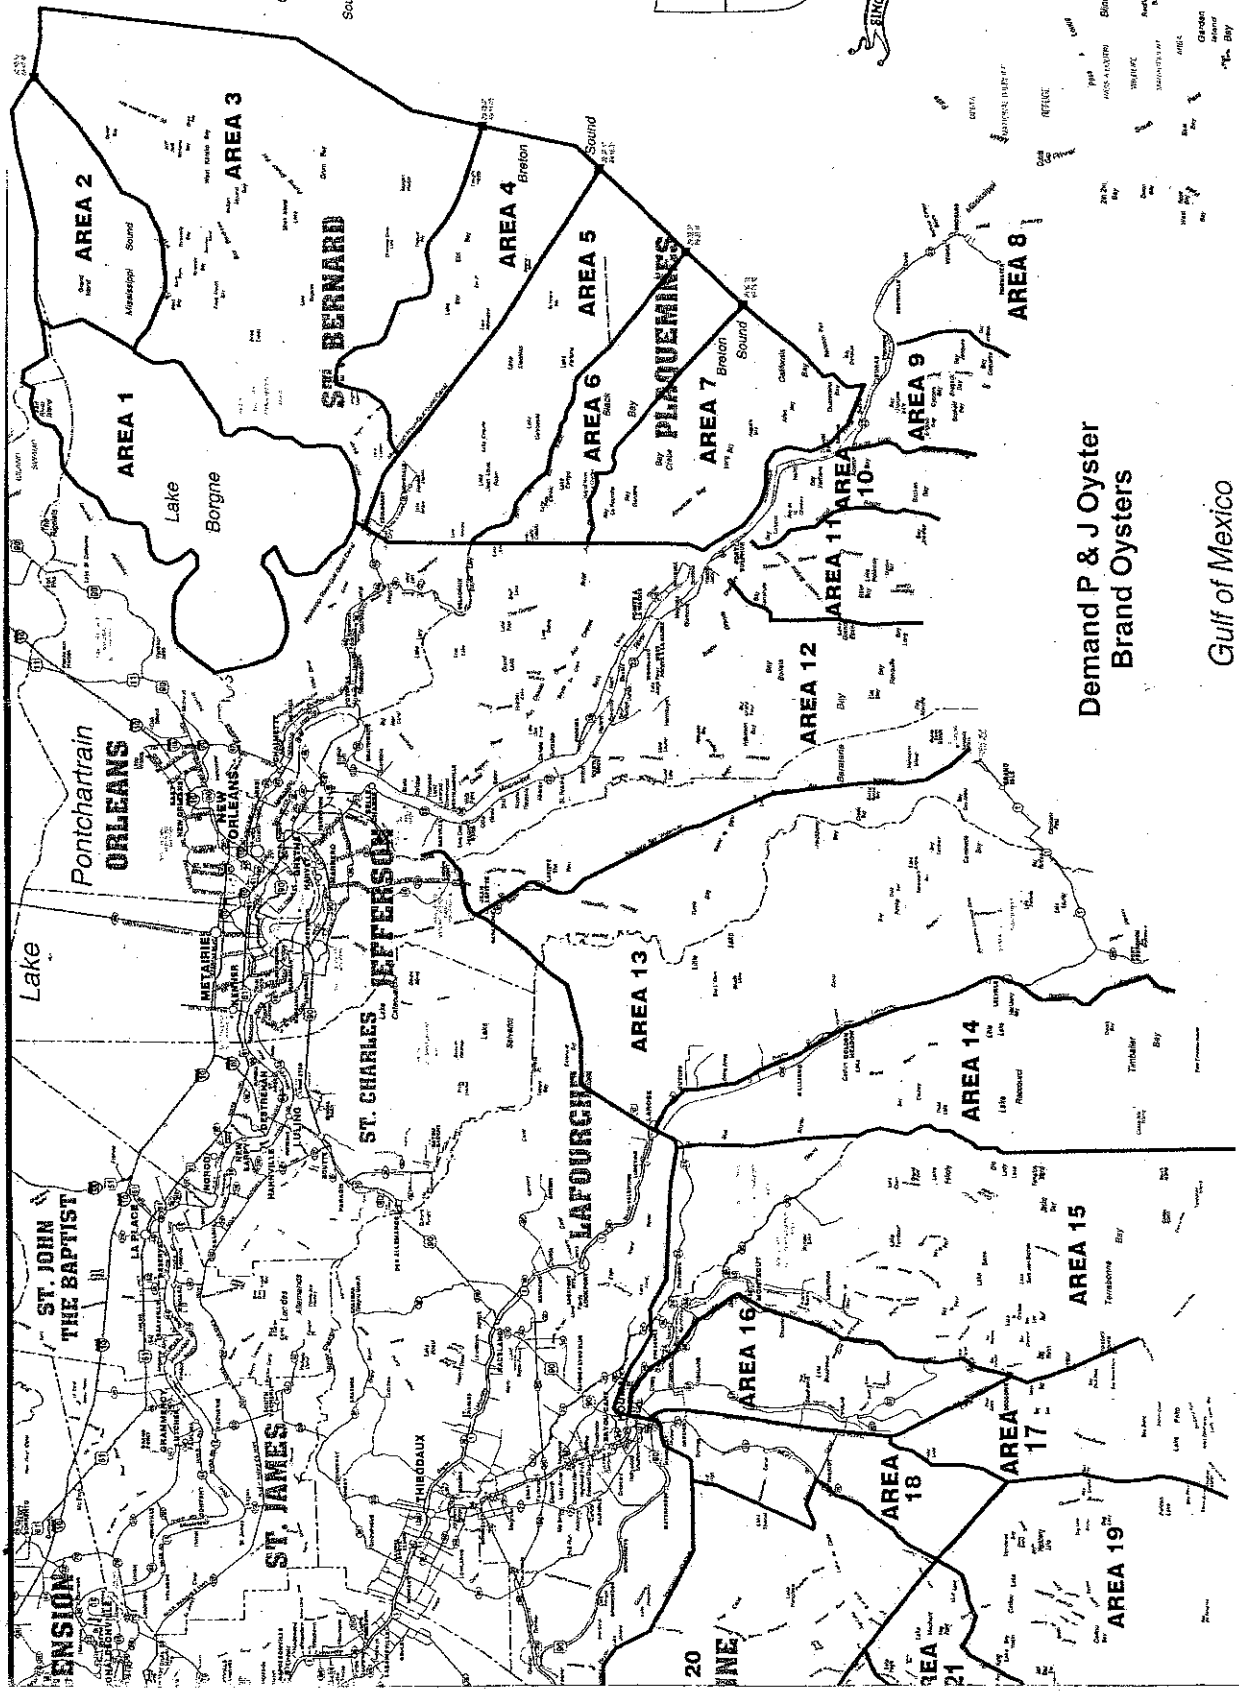

## Appendices

**Demand P & J Oyster  
Brand Oysters**

Gulf of Mexico

Chandeleur  
Sound

BRITAIN, ATLANTIC  
WINDWARD, INDIAN  
CANDALEUR  
Above

Mississippi  
River  
Delta

AREA 1  
AREA 2  
AREA 3  
AREA 4  
AREA 5  
AREA 6  
AREA 7  
AREA 8  
AREA 9  
AREA 10  
AREA 11  
AREA 12  
AREA 13  
AREA 14  
AREA 15  
AREA 16  
AREA 17  
AREA 18  
AREA 19  
AREA 20  
AREA 21

ST. JOHN THE BAPTIST  
ST. JAMES  
ST. CHARLES  
ST. BERNARD  
ORLEANS  
LAFORCHE  
PLAQUEMINE

Lake Borgne  
Lake Metairie  
Lake St. Charles  
Chandeleur Sound  
Breton Sound  
Bayou

Al Sunseri (right) with his son Blake (left) at P&J Oyster Company.